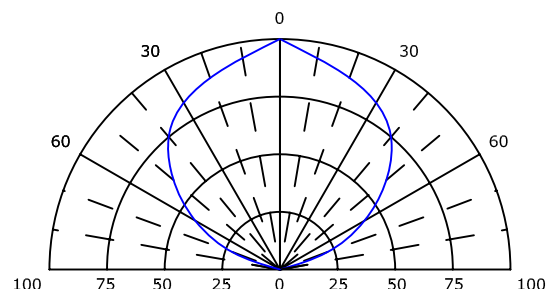

深圳市昱申科技有限公司

CHINA YOUNG SUN LED TECHNOLOGY CO., LTD.

TEL: (86) 755-28079401 28079402 28079403 28079404 28079405

FAX: (86) 755-28079407 E-mail: info@100LED.com Web: www.100LED.com

Light Degradation in mcd: ($I_F=20mA$)

Colors \ Hours	Light Degradation in mcd after Different Hours					
	216 Hrs	360 Hrs	792 Hrs	1104 Hrs	1992 Hrs	2328 Hrs
Red	1.52%	-1.22%	-3.10%	-4.68%	-5.72%	-8.27%
Yellow	-1.71%	-2.97%	-5.93%	-8.13%	-8.90%	-11.10%
Blue	3.13%	-0.33%	-3.84%	-8.23%	-21.32%	-24.92%
Green	-8.02%	-9.78%	-14.25%	-17.37%	-20.79%	-22.30%
Hours	48 Hrs	168 Hrs	336 Hrs	360Hrs	720 Hrs	1008 Hrs
Cool White	10.56%	6.72%	-2.29%	-7.68%	-17.32%	-22.48%
Pure White	13.66%	8.22%	-1.45%	-8.50%	-19.52%	-25.26%
Warm White	3.02%	-4.38%	-15.18%	-21.15%	-27.19%	-29.97%

Mechanical Dimensions:

- All dimension are in mm, tolerance is $\pm 0.2mm$ unless otherwise noted
- An epoxy meniscus may extend about 1.5mm down the leads.
- Burr around bottom of epoxy may be 0.5mm Maximum

Unit: mm

Viewing Angle Drawing

Address: 5/F, Building B, Anzhilong Indl., Qinghua East Road., Longhua Town, Shenzhen CHINA. 518109

www.100LED.com

ONE HUNDRED LED
PERFECT LED