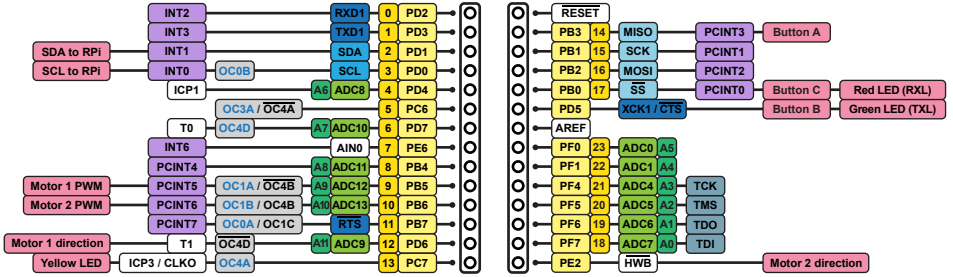

A-Star 32U4 Robot Controller with Raspberry Pi Bridge

Pinout and peripherals

A-Star 32U4 Robot Controller with Raspberry Pi Bridge

Pinout and peripherals

Raspberry Pi and level shifters

A-Star 32U4 Robot Controller with Raspberry Pi Bridge

Power distribution

Remappable to VIN
with surface-mount
jumper on reverse