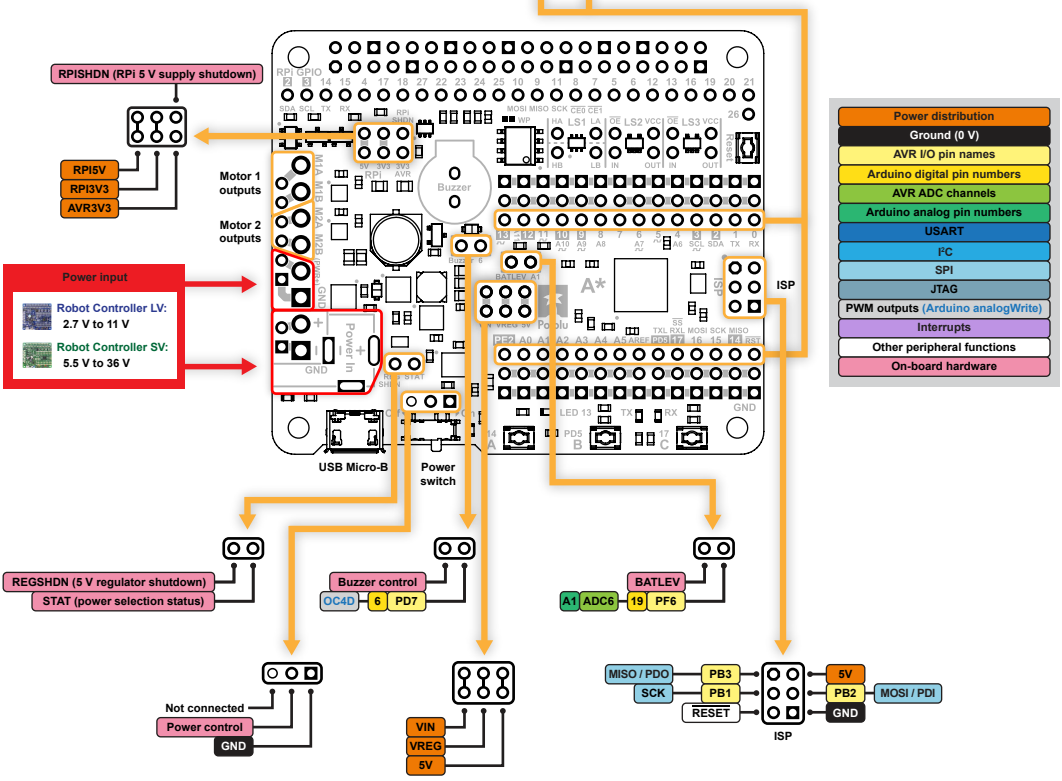

A-Star 32U4 Robot Controller with Raspberry Pi Bridge

Pinout and peripherals

A-Star 32U4 Robot Controller with Raspberry Pi Bridge

Pinout and peripherals

Raspberry Pi and level shifters

A-Star 32U4 Robot Controller with Raspberry Pi Bridge

Power distribution

Remappable to VIN
with surface-mount
jumper on reverse