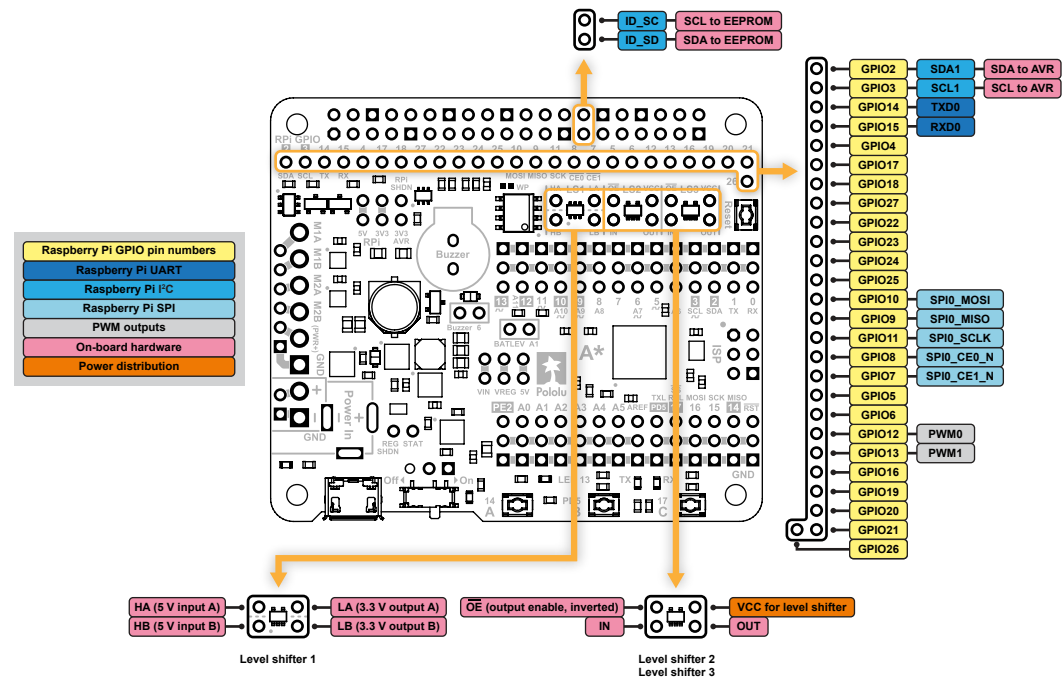

A-Star 32U4 Robot Controller with Raspberry Pi Bridge

Pinout and peripherals

A-Star 32U4 Robot Controller with Raspberry Pi Bridge

Pinout and peripherals

Raspberry Pi and level shifters

A-Star 32U4 Robot Controller with Raspberry Pi Bridge

Power distribution

Remappable to VIN
with surface-mount
jumper on reverse